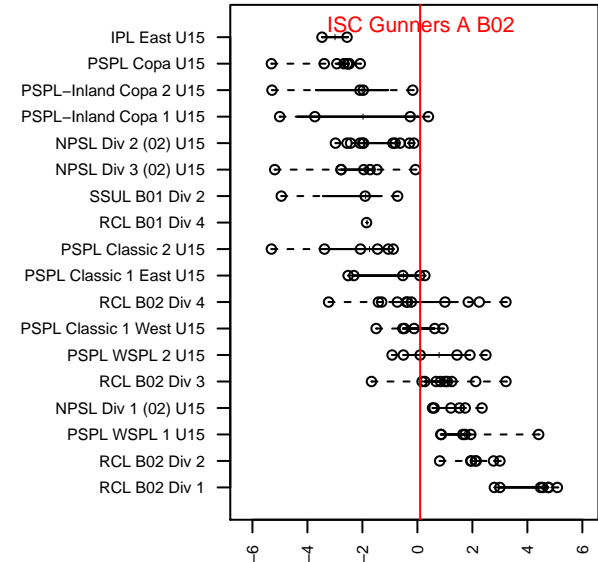

# ISC Gunners A B02

Issaquah SC  
 Issaquah, WA  
 B02 total strength=1300  
 attack=7.82 defense=4.1  
 fall league = PSPL WSPL 2 U15  
 spr league = Spr PSPL SuperLeague U15

alt names used:  
 ISC Gunners B02A  
 ISC Gunners B02A  
 ISC GUNNERS FC ISC GUNNERS B02 A (WA  
 ISC GUNNERS FCISC GUNNERS B02 A  
 ISC Gunners B02A  
 ISC GUNNERS FC ISC GUNNERS B02 A (WA  
 ISC Gunners B02A  
 ISC GUNNERS FC ISC GUNNERS B02 A (WA  
 ISC Gunners B02A

Venues played:  
 2016 Clash At the Border Bronze U15  
 2016 Nike Crossfire Challenge Silver Group U1  
 2016 WA Rush Cup B02 Gold U15  
 2016 NWCL 02  
 2016 Labor Day Cup BU15 Gold  
 2016 PSPL WSPL 2 U15  
 2016 PacNW Winter Classic Premier II U15  
 2016 WA Cup HS Gold U15  
 2016 Spr PSPL SuperLeague U15

**attack and defense variance (black dot)  
relative to other teams  
and top 10 in region**

**attack and defense rating  
relative to others at age  
and all opponents in last 13 months**

**Performance relative to 13 month average**