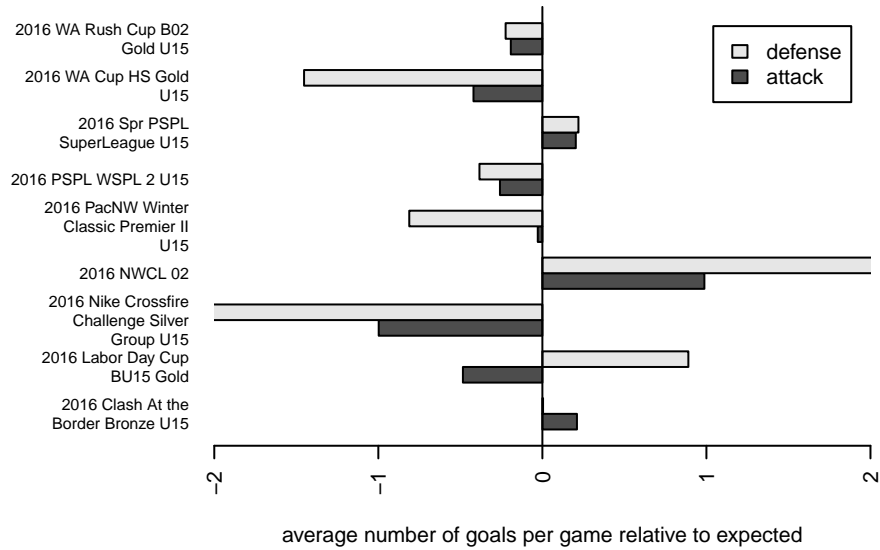

# ISC Gunners A B02

Issaquah SC  
 Issaquah, WA  
 B02 total strength=1300  
 attack=7.82 defense=4.1  
 fall league = PSPL WSPL 2 U15  
 spr league = Spr PSPL SuperLeague U15

alt names used:  
 ISC Gunners B02A  
 ISC Gunners B02A  
 ISC GUNNERS FC ISC GUNNERS B02 A (WA  
 ISC GUNNERS FCISC GUNNERS B02 A  
 ISC Gunners B02A  
 ISC GUNNERS FC ISC GUNNERS B02 A (WA  
 ISC Gunners B02A  
 ISC GUNNERS FC ISC GUNNERS B02 A (WA  
 ISC Gunners B02A

Venues played:  
 2016 Clash At the Border Bronze U15  
 2016 Nike Crossfire Challenge Silver Group U1  
 2016 WA Rush Cup B02 Gold U15  
 2016 NWCL 02  
 2016 Labor Day Cup BU15 Gold  
 2016 PSPL WSPL 2 U15  
 2016 PacNW Winter Classic Premier II U15  
 2016 WA Cup HS Gold U15  
 2016 Spr PSPL SuperLeague U15

**attack and defense variance (black dot)  
relative to other teams  
and top 10 in region**

**attack and defense rating  
relative to others at age  
and all opponents in last 13 months**

**Performance relative to 13 month average**