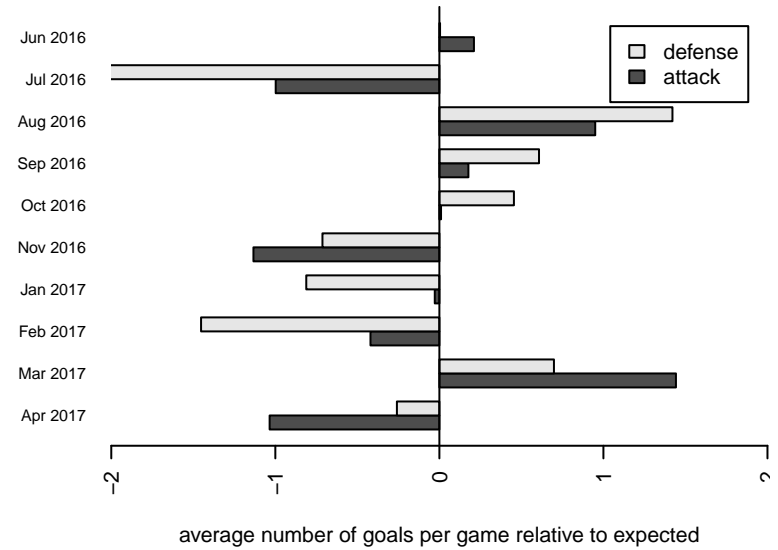

Performance relative to 13 month average