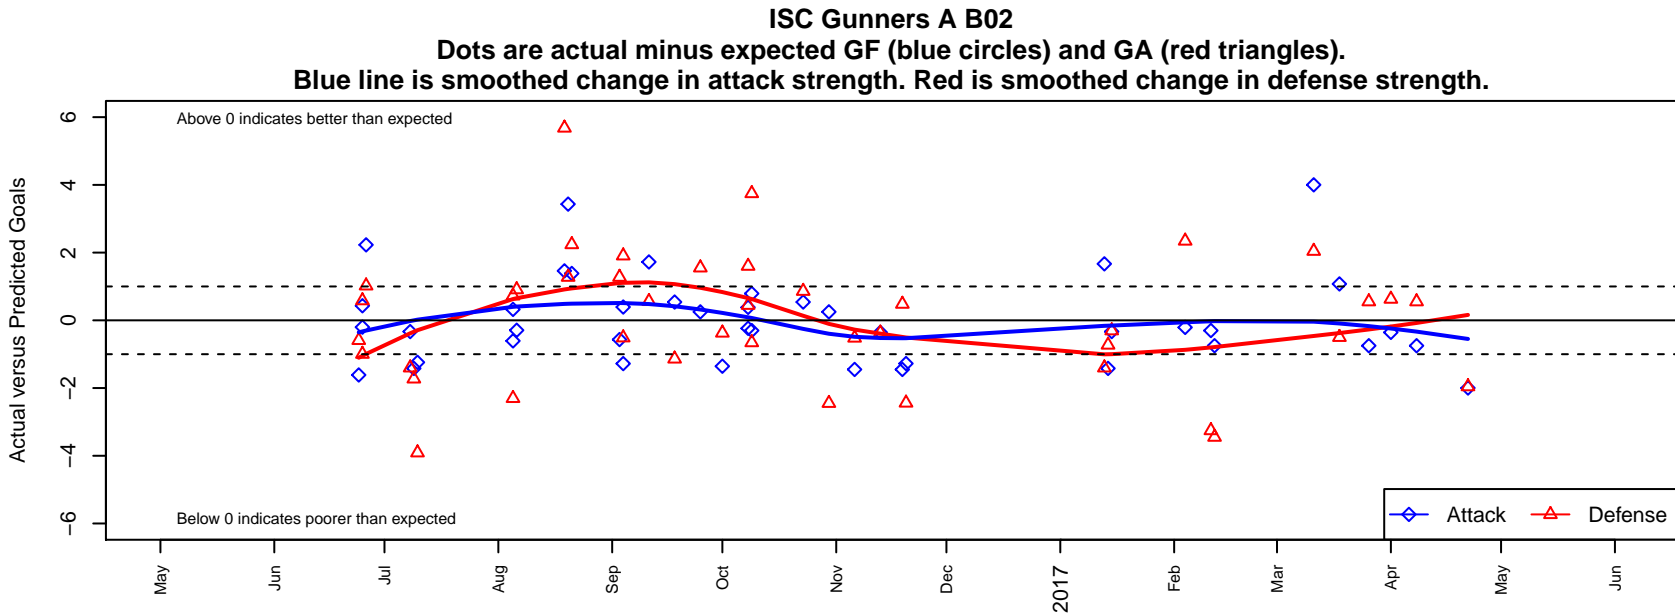

# ISC Gunners A B02

Issaquah SC  
 Issaquah, WA  
 B02 total strength=1300  
 attack=7.82 defense=4.1  
 fall league = PSPL WSPL 2 U15  
 spr league = Spr PSPL SuperLeague U15

alt names used:  
 ISC Gunners B02A  
 ISC Gunners B02A  
 ISC GUNNERS FC ISC GUNNERS B02 A (WA  
 ISC GUNNERS FCISC GUNNERS B02 A  
 ISC Gunners B02A  
 ISC GUNNERS FC ISC GUNNERS B02 A (WA  
 ISC Gunners B02A  
 ISC GUNNERS FC ISC GUNNERS B02 A (WA  
 ISC Gunners B02A

**attack and defense variance (black dot)  
relative to other teams  
and top 10 in region**

**attack and defense rating  
relative to others at age  
and all opponents in last 13 months**

**Performance relative to 13 month average**