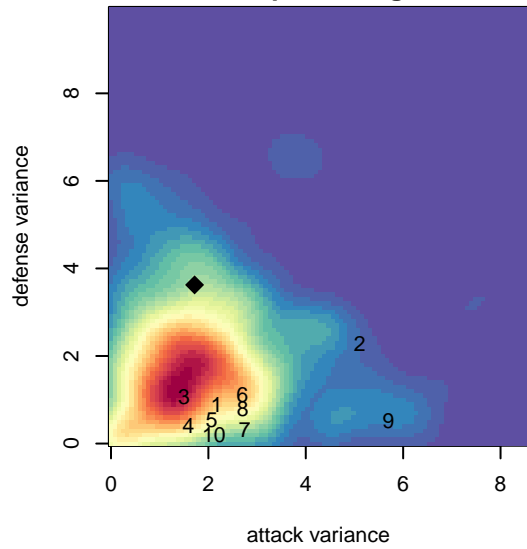

# ISC Gunners A B02

Issaquah SC  
 Issaquah, WA  
 B02 total strength=1300  
 attack=7.82 defense=4.1  
 fall league = PSPL WSPL 2 U15  
 spr league = Spr PSPL SuperLeague U15

alt names used:  
 ISC Gunners B02A  
 ISC Gunners B02A  
 ISC GUNNERS FC ISC GUNNERS B02 A (WA  
 ISC GUNNERS FCISC GUNNERS B02 A  
 ISC Gunners B02A  
 ISC GUNNERS FC ISC GUNNERS B02 A (WA  
 ISC Gunners B02A  
 ISC GUNNERS FC ISC GUNNERS B02 A (WA  
 ISC Gunners B02A

**attack and defense variance (black dot)  
relative to other teams  
and top 10 in region**

**attack and defense rating  
relative to others at age  
and all opponents in last 13 months**

**Performance relative to 13 month average**