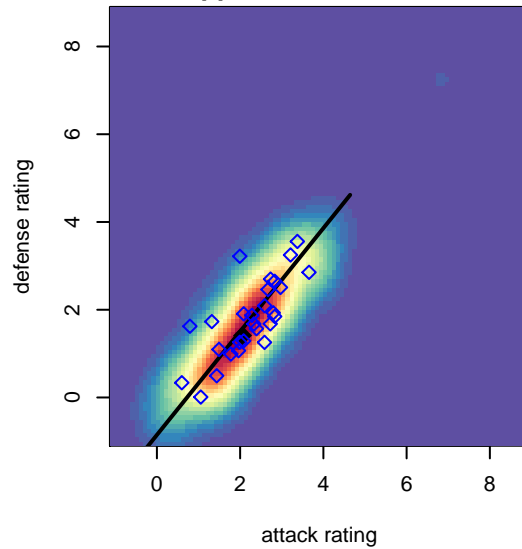

# ISC Gunners A B02

Issaquah SC  
 Issaquah, WA  
 B02 total strength=1300  
 attack=7.82 defense=4.1  
 fall league = PSPL WSPL 2 U15  
 spr league = Spr PSPL SuperLeague U15

alt names used:  
 ISC Gunners B02A  
 ISC Gunners B02A  
 ISC GUNNERS FC ISC GUNNERS B02 A (WA  
 ISC GUNNERS FCISC GUNNERS B02 A  
 ISC Gunners B02A  
 ISC GUNNERS FC ISC GUNNERS B02 A (WA  
 ISC Gunners B02A  
 ISC GUNNERS FC ISC GUNNERS B02 A (WA  
 ISC Gunners B02A

**attack and defense variance (black dot)  
relative to other teams  
and top 10 in region**

**attack and defense rating  
relative to others at age  
and all opponents in last 13 months**

**Performance relative to 13 month average**